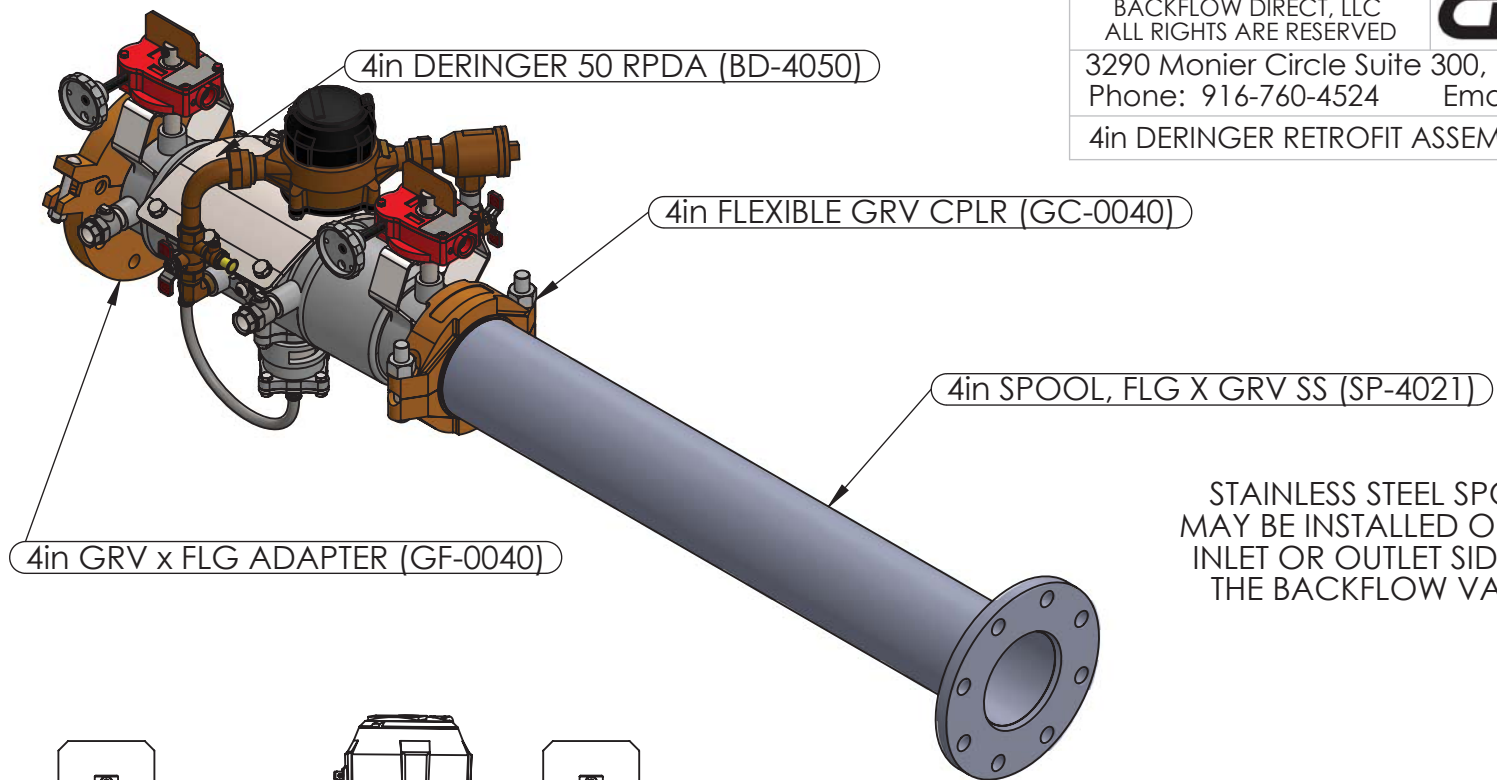

4in DERINGER RETROFIT ASSEMBLY, FLG X FLG SHEET 1 OF 2

STAINLESS STEEL SPOOL
MAY BE INSTALLED ON THE
INLET OR OUTLET SIDE OF
THE BACKFLOW VALVE

INFORMATION ON DRAWING IS
THE EXCLUSIVE PROPERTY OF
BACKFLOW DIRECT, LLC
ALL RIGHTS ARE RESERVED