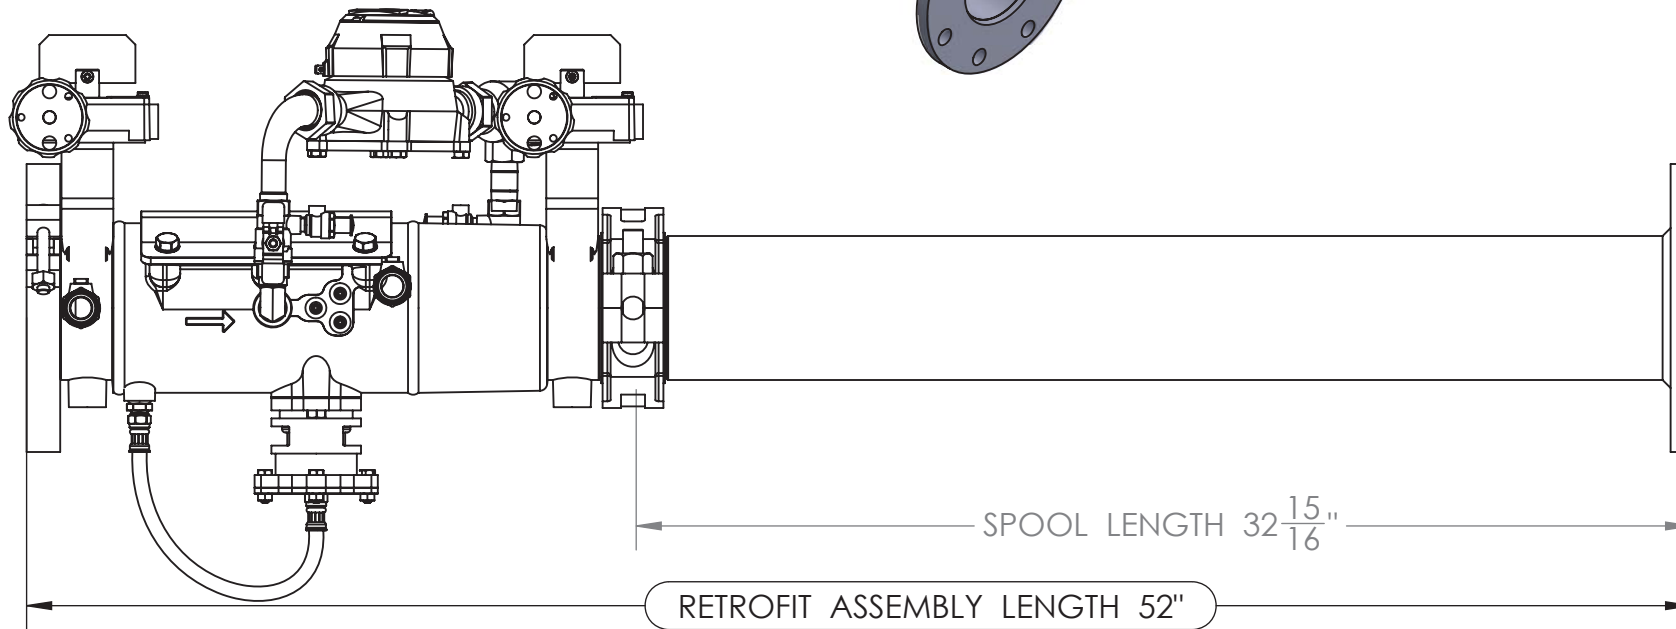

4in DERINGER RETROFIT ASSEMBLY, FLG X FLG SHEET 1 OF 2

STAINLESS STEEL SPOOL
MAY BE INSTALLED ON THE
INLET OR OUTLET SIDE OF
THE BACKFLOW VALVE

INFORMATION ON DRAWING IS
THE EXCLUSIVE PROPERTY OF
BACKFLOW DIRECT, LLC
ALL RIGHTS ARE RESERVED